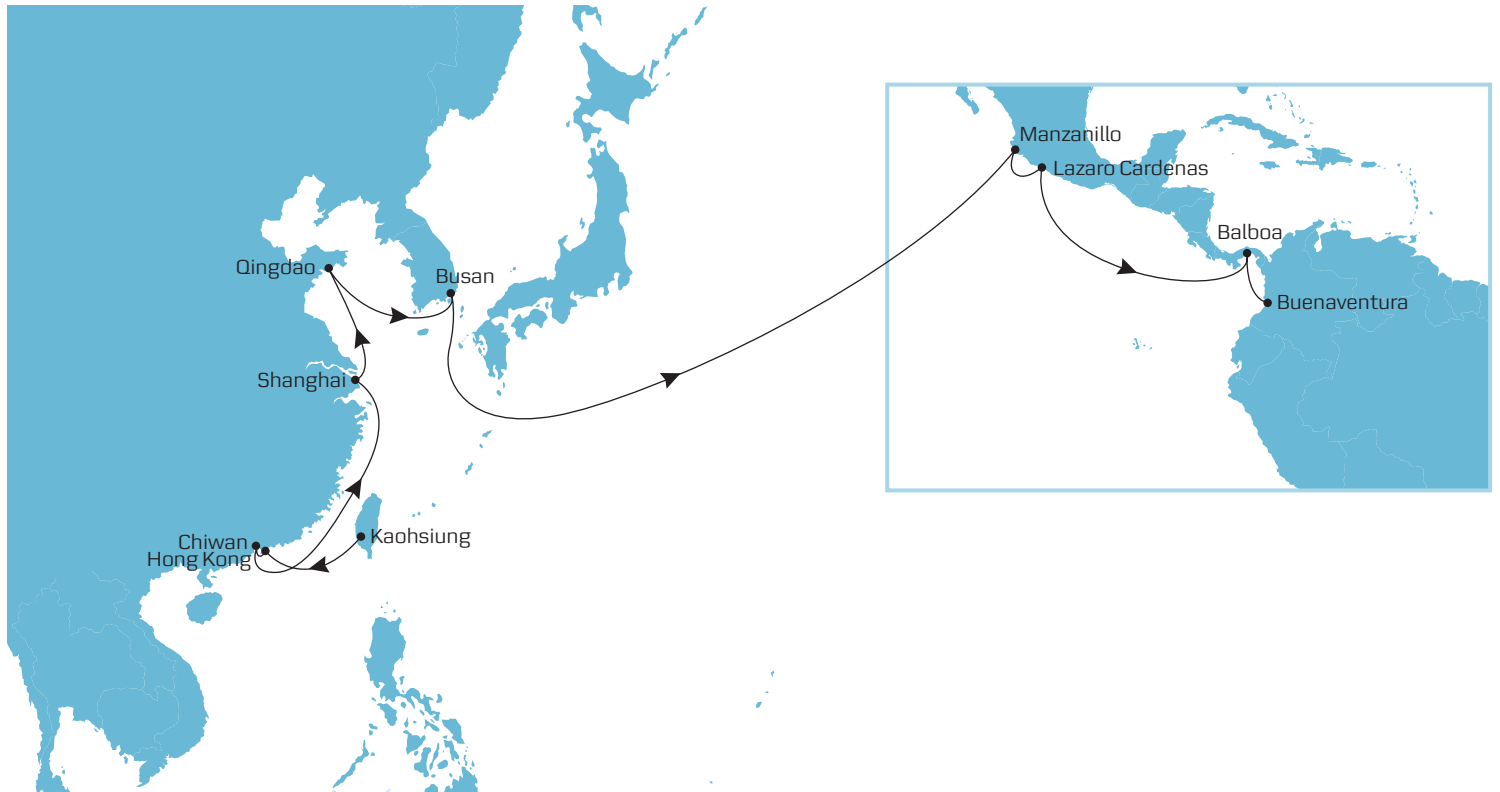

# AC2 EASTBOUND

Port	Arrives	Departs	Transit (Days)
KAOHSIUNG, Taiwan	Sunday	Sunday	0
HONGKONG, Hongkong	Monday	Tuesday	1
CHIWAN, China	Tuesday	Wednesday	2
SHANGHAI, China	Friday	Saturday	5
QINGDAO, China	Monday	Tuesday	7
BUSAN, Korea, South	Thursday	Friday	10
MANZANILLO, Mexico	Saturday	Sunday	26
LAZARO CARDENAS, Mexico	Monday	Wednesday	28
BALBOA, Panama	Sunday	Monday	34
BUENAVENTURA, Colombia	Tuesday	Tuesday	36

# AC3 EASTBOUND

Port	Arrives	Departs	Transit (Days)
NINGBO, China	Saturday	Monday	-
SHANGHAI, China	Tuesday	Wednesday	1
GWANGYANG, Korea, South	Thursday	Friday	3
YOKOHAMA, Japan	Monday	Monday	7
MANZANILLO, Mexico	Sunday	Tuesday	20
LAZARO CARDENAS, Mexico	Tuesday	Wednesday	22
BALBOA, Panama	Sunday	Monday	27
BUENAVENTURA, Colombia	Wednesday	Thursday	30
CALLAO, Peru	Sunday	Wednesday	34
IQUIQUE, Chile	Friday	Saturday	39
ANTOFAGASTA, Chile	Sunday	Monday	41
SAN VICENTE, Chile	Thursday	Saturday	45
SAN ANTONIO, Chile	Sunday	Monday	48

# Ecumed - Roundtrip

Port	Arrives	Departs	Transit
Guayaquil, Ecuador	FRI	SAT	--
Balboa, Panama	TUE	TUE	2
Manzanillo (Panama), Panama	WED	THU	4
Algeciras, Spain	WED	WED	17
Marsaxlokk, Malta	SUN	SUN	21
Izmit Korfezi, Turkey	WED	WED	24
Ambarli Port, Istanbul, Turkey	THU	FRI	26
Novorossiysk, Russia	SUN	TUE	29
Yuzhny, Ukraine	WED	THU	32
Ambarli Port, Istanbul, Turkey	SAT	SUN	34
Izmit Korfezi, Turkey	SUN	MON	36
Izmir, Turkey	TUE	WED	37
Algeciras, Spain	TUE	WED	44
Caucedo, Dominican Republic	MON	TUE	58
Manzanillo (Panama), Panama	FRI	FRI	61
Buenaventura, Colombia	SUN	MON	64
Guayaquil, Ecuador	FRI	SAT	69