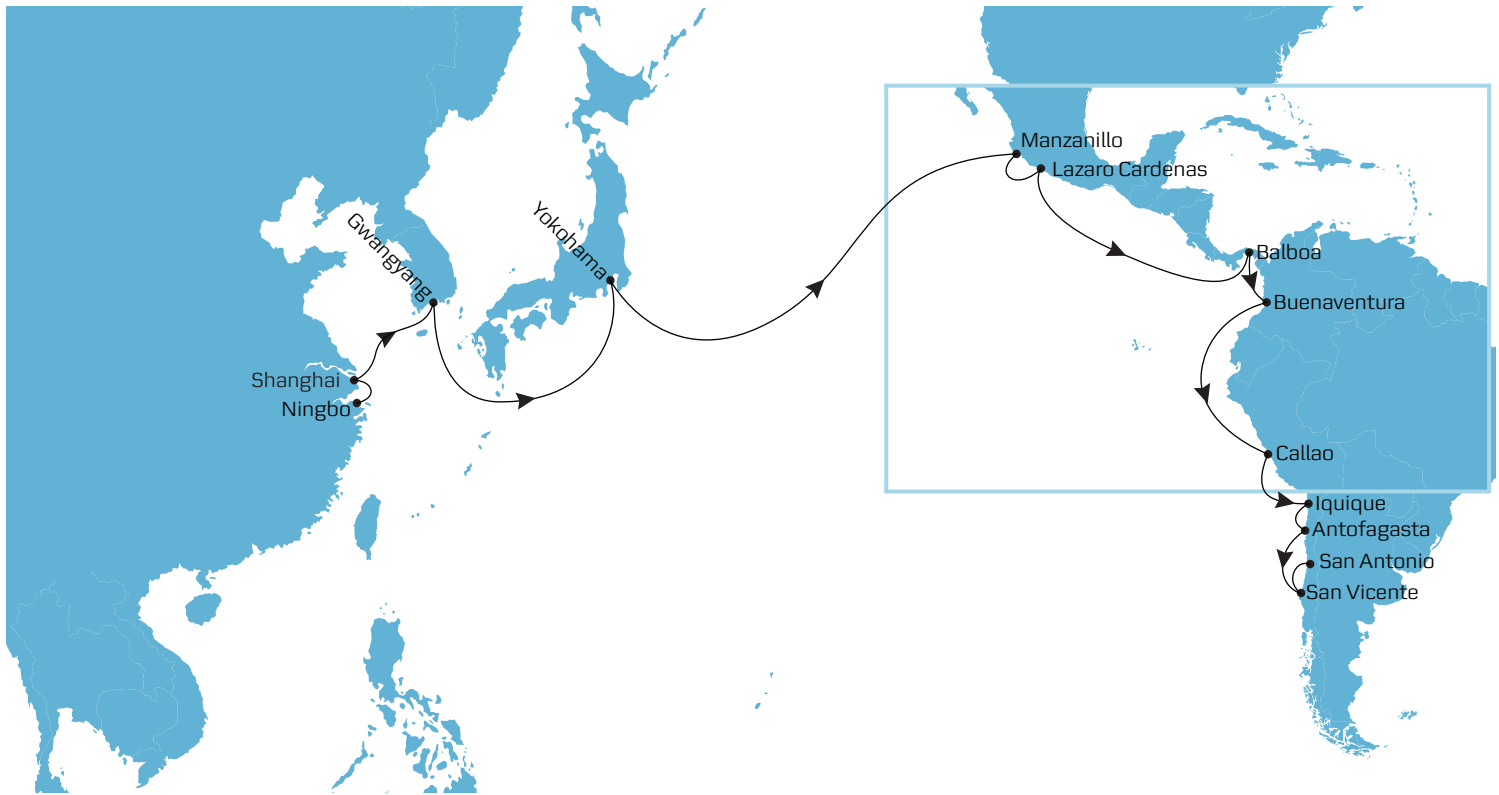

# AC2 EASTBOUND

Port	Arrives	Departs	Transit (Days)
KAOHSIUNG, Taiwan	Sunday	Sunday	0
HONGKONG, Hongkong	Monday	Tuesday	1
CHIWAN, China	Tuesday	Wednesday	2
SHANGHAI, China	Friday	Saturday	5
QINGDAO, China	Monday	Tuesday	7
BUSAN, Korea, South	Thursday	Friday	10
MANZANILLO, Mexico	Saturday	Sunday	26
LAZARO CARDENAS, Mexico	Monday	Wednesday	28
BALBOA, Panama	Sunday	Monday	34
BUENAVENTURA, Colombia	Tuesday	Tuesday	36

# AC3 EASTBOUND

Port	Arrives	Departs	Transit (Days)
NINGBO, China	Saturday	Monday	-
SHANGHAI, China	Tuesday	Wednesday	1
GWANGYANG, Korea, South	Thursday	Friday	3
YOKOHAMA, Japan	Monday	Monday	7
MANZANILLO, Mexico	Sunday	Tuesday	20
LAZARO CARDENAS, Mexico	Tuesday	Wednesday	22
BALBOA, Panama	Sunday	Monday	27
BUENAVENTURA, Colombia	Wednesday	Thursday	30
CALLAO, Peru	Sunday	Wednesday	34
IQUIQUE, Chile	Friday	Saturday	39
ANTOFAGASTA, Chile	Sunday	Monday	41
SAN VICENTE, Chile	Thursday	Saturday	45
SAN ANTONIO, Chile	Sunday	Monday	48

# Ecumed - Roundtrip

Port	Arrives	Departs	Transit
Guayaquil, Ecuador	FRI	SAT	--
Balboa, Panama	TUE	TUE	2
Manzanillo (Panama), Panama	WED	THU	4
Algeciras, Spain	WED	WED	17
Marsaxlokk, Malta	SUN	SUN	21
Izmit Korfezi, Turkey	WED	WED	24
Ambarli Port, Istanbul, Turkey	THU	FRI	26
Novorossiysk, Russia	SUN	TUE	29
Yuzhny, Ukraine	WED	THU	32
Ambarli Port, Istanbul, Turkey	SAT	SUN	34
Izmit Korfezi, Turkey	SUN	MON	36
Izmir, Turkey	TUE	WED	37
Algeciras, Spain	TUE	WED	44
Caucedo, Dominican Republic	MON	TUE	58
Manzanillo (Panama), Panama	FRI	FRI	61
Buenaventura, Colombia	SUN	MON	64
Guayaquil, Ecuador	FRI	SAT	69